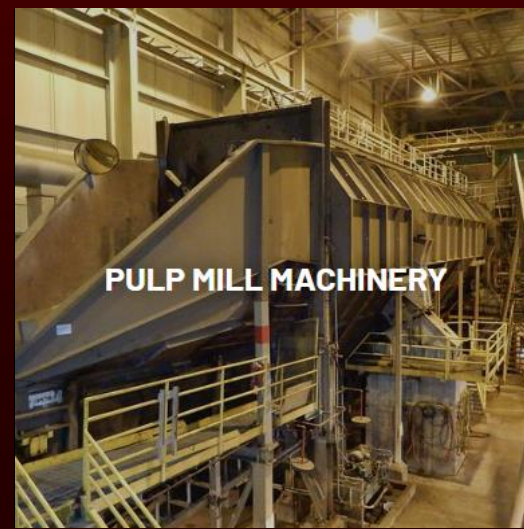

PULP MILL MACHINERY